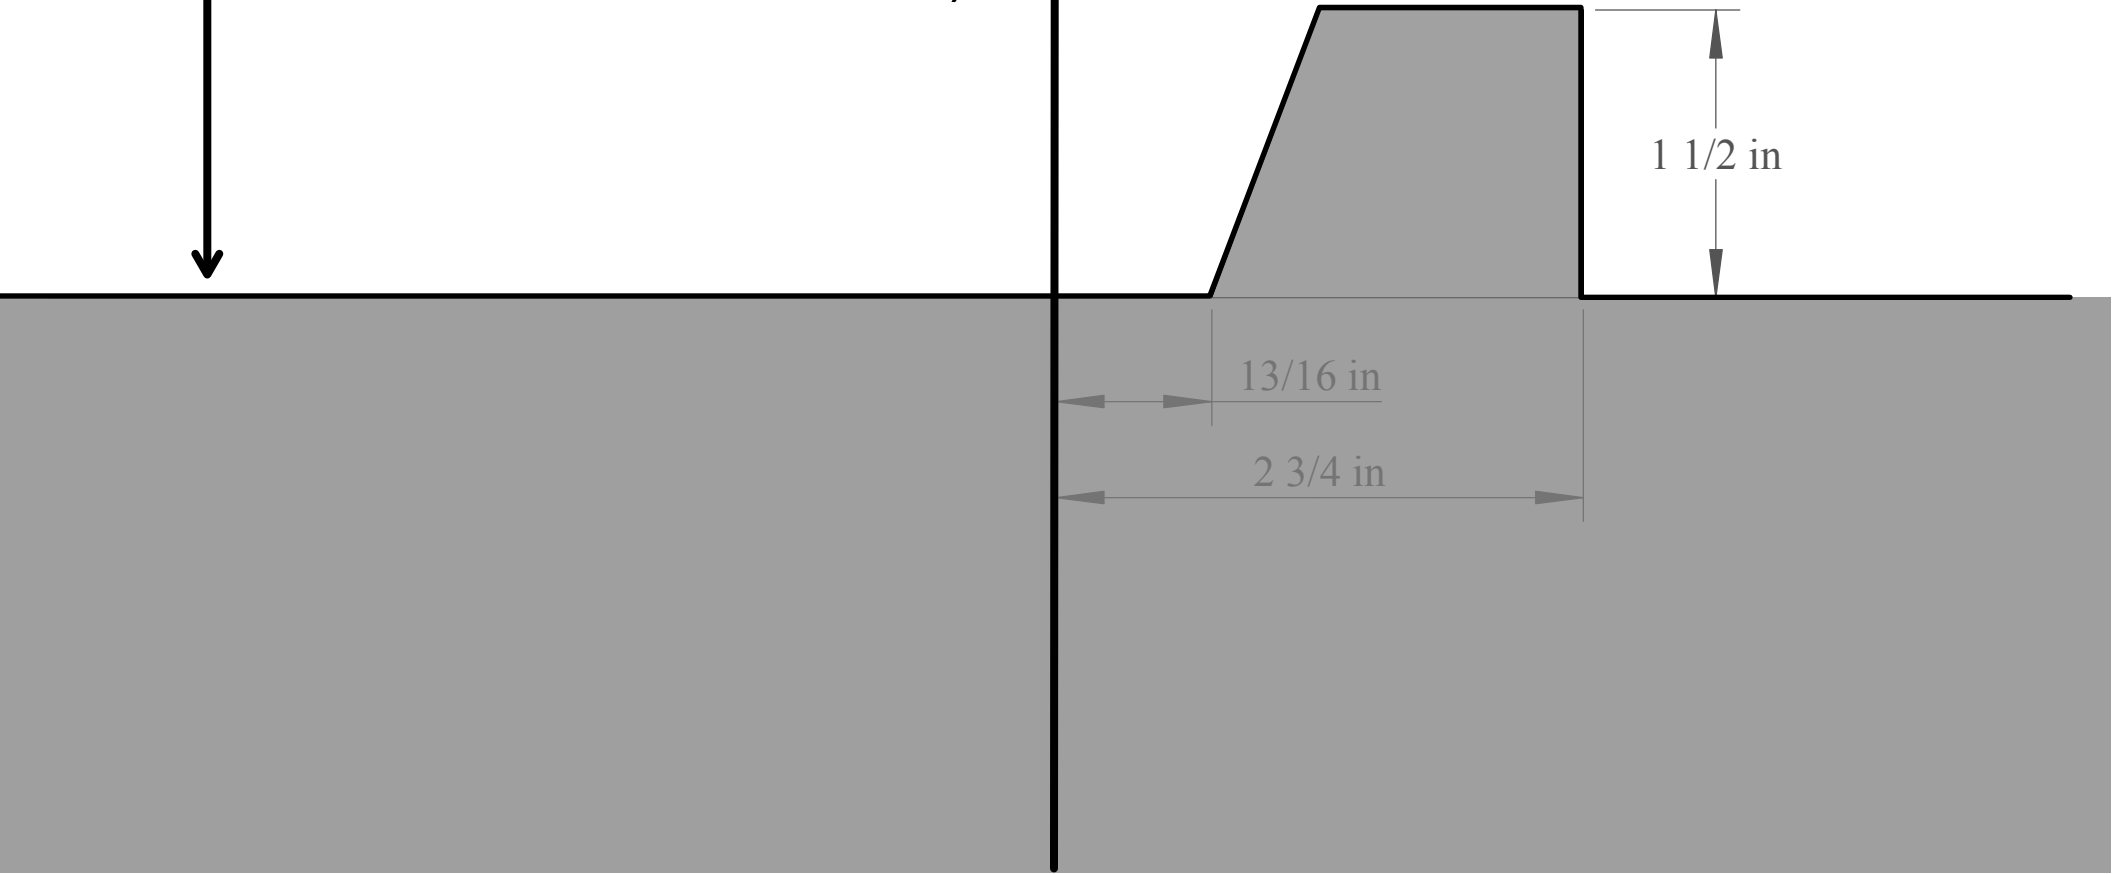

Chip Rack Cutout

Please Print WITHOUT Page Scaling

Front Edge of Chip Rack
Cutout (22 in. wide by
9-3/4in to 10 in.)

Center of Chip Rack
Cutout/Table

1 1/2 in

13/16 in

2 3/4 in

Notches on both sides in
the back

$3/8$ in

$5/8$ in